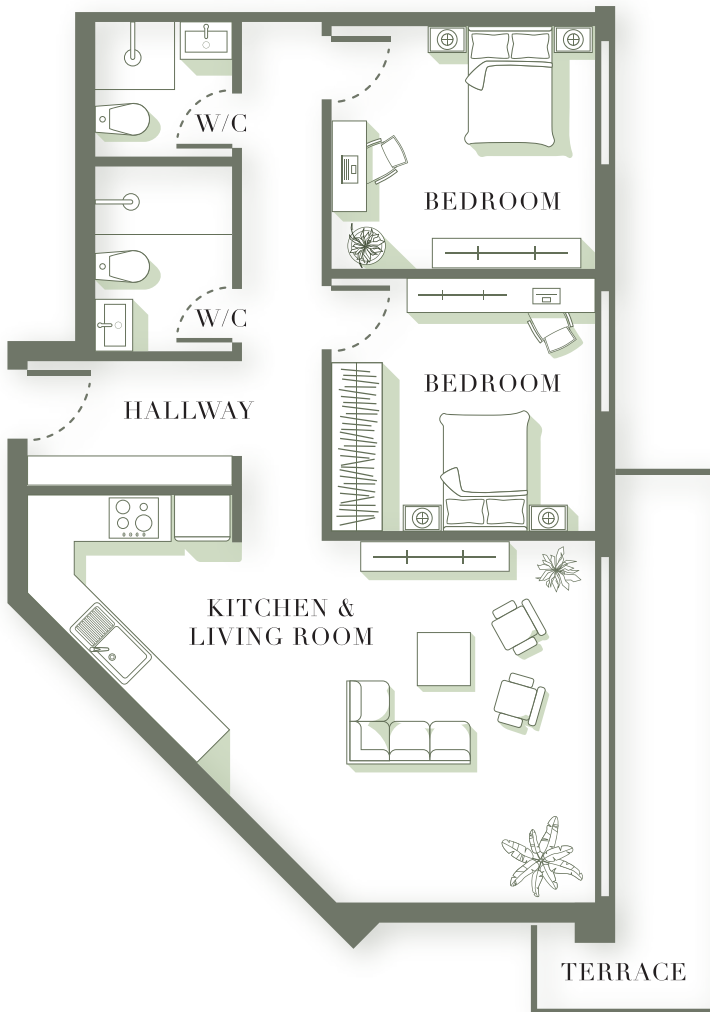

3 BEDROOM APARTMENTS

SPECIFICATIONS

Master Bedroom	20 m ²
Bedroom	11 m ²
Bedroom	11 m ²
Bathroom	5 m ²
Bathroom	5 m ²
Living & Kitchen	29 m ²
Hallway	9 m ²
Terrace	10 m ²

Total Area	100 m²
-------------------	--------------------------

2 BEDROOM APARTMENTS

BLOCK B

SPECIFICATIONS

Master Bedroom	16 m ²
Bedroom	12 m ²
Bathroom	5 m ²
Bathroom	5 m ²
Living & Kitchen	29 m ²
Hallway	8 m ²
Terrace	10 m ²

Total Area	85 m²
-------------------	-------------------------

2 BEDROOM APARTMENTS

SPECIFICATIONS

Bedroom	12 m ²
Bedroom	12 m ²
Bathroom	5 m ²
Bathroom	5 m ²
Living & Kitchen	29 m ²
Hallway	7 m ²
Terrace	10 m ²

Total Area	80 m²
-------------------	-------------------------