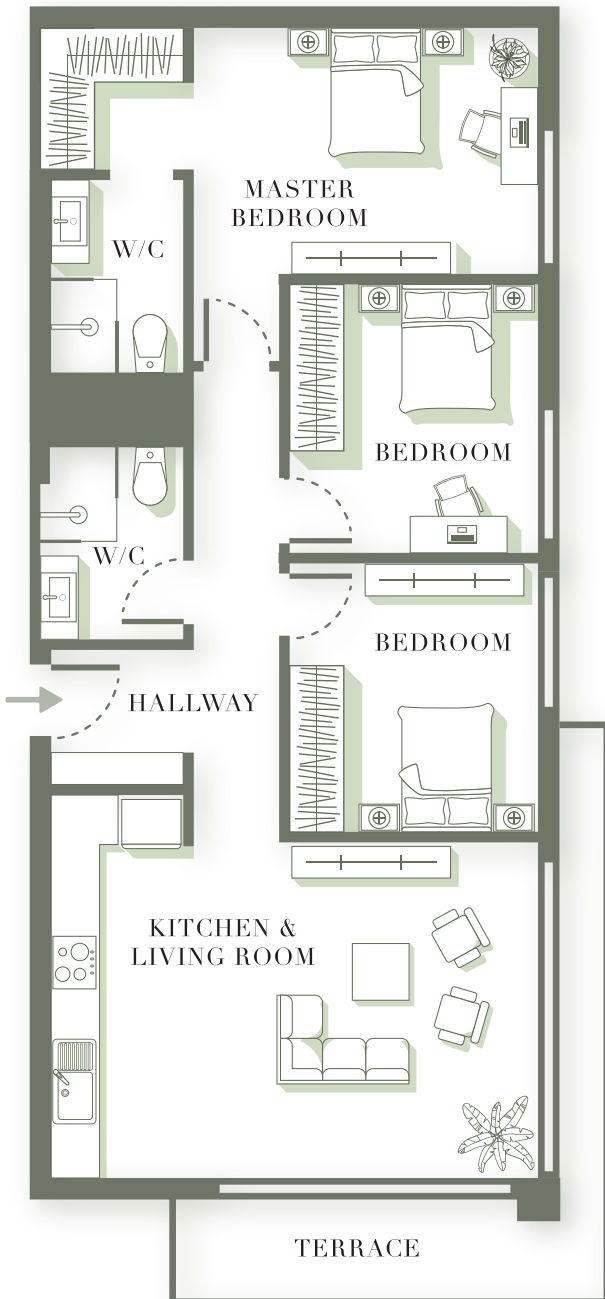

3 BEDROOM APARTMENTS

SPECIFICATIONS

Master Bedroom	20 m ²
Bedroom	11 m ²
Bedroom	11 m ²
Bathroom	5 m ²
Bathroom	5 m ²
Living & Kitchen	29 m ²
Hallway	9 m ²
Terrace	10 m ²

Total Area	100 m²
-------------------	--------------------------

2 BEDROOM APARTMENTS

BLOCK B

SPECIFICATIONS

Master Bedroom	16 m ²
Bedroom	12 m ²
Bathroom	5 m ²
Bathroom	5 m ²
Living & Kitchen	29 m ²
Hallway	8 m ²
Terrace	10 m ²

Total Area	85 m²
-------------------	-------------------------

2 BEDROOM APARTMENTS

SPECIFICATIONS

Bedroom	12 m ²
Bedroom	12 m ²
Bathroom	5 m ²
Bathroom	5 m ²
Living & Kitchen	29 m ²
Hallway	7 m ²
Terrace	10 m ²

Total Area	80 m²
-------------------	-------------------------