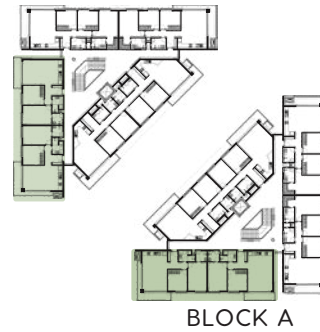

3 BEDROOM APARTMENTS

SPECIFICATIONS

Master Bedroom	20 m ²
Bedroom	11 m ²
Bedroom	11 m ²
Bathroom	5 m ²
Bathroom	5 m ²
Living & Kitchen	29 m ²
Hallway	9 m ²
Terrace	10 m ²

Total Area	100 m²
-------------------	--------------------------

2 BEDROOM APARTMENTS

BLOCK B

SPECIFICATIONS

Master Bedroom	16 m ²
Bedroom	12 m ²
Bathroom	5 m ²
Bathroom	5 m ²
Living & Kitchen	29 m ²
Hallway	8 m ²
Terrace	10 m ²

Total Area	85 m²
-------------------	-------------------------

2 BEDROOM APARTMENTS

SPECIFICATIONS

Bedroom	12 m ²
Bedroom	12 m ²
Bathroom	5 m ²
Bathroom	5 m ²
Living & Kitchen	29 m ²
Hallway	7 m ²
Terrace	10 m ²

Total Area	80 m²
-------------------	-------------------------