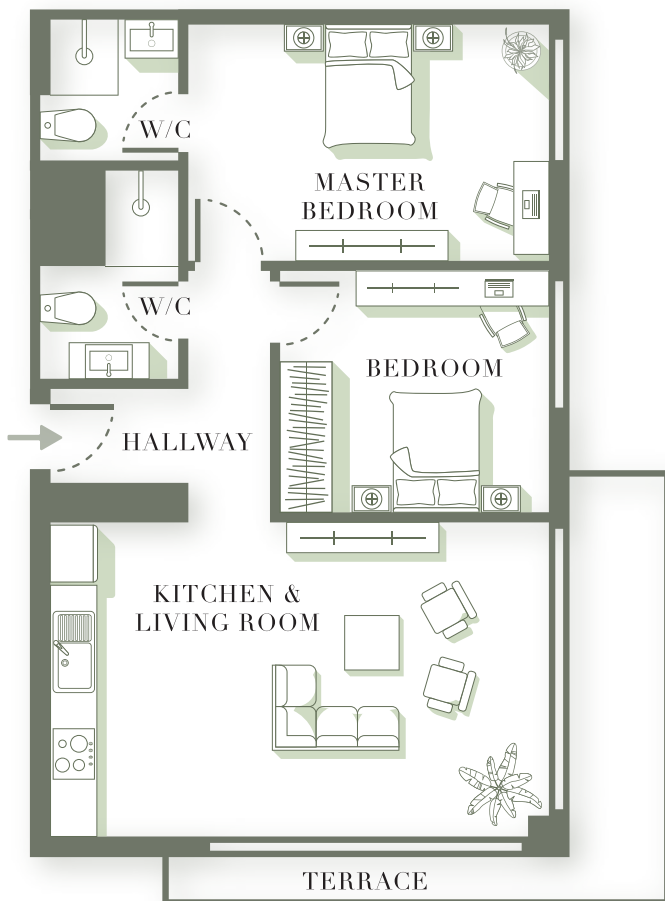

3 BEDROOM APARTMENTS

SPECIFICATIONS

Master Bedroom	20 m ²
Bedroom	11 m ²
Bedroom	11 m ²
Bathroom	5 m ²
Bathroom	5 m ²
Living & Kitchen	29 m ²
Hallway	9 m ²
Terrace	10 m ²

Total Area	100 m²
-------------------	--------------------------

2 BEDROOM APARTMENTS

BLOCK B

SPECIFICATIONS

Master Bedroom	16 m ²
Bedroom	12 m ²
Bathroom	5 m ²
Bathroom	5 m ²
Living & Kitchen	29 m ²
Hallway	8 m ²
Terrace	10 m ²

Total Area	85 m²
-------------------	-------------------------

2 BEDROOM APARTMENTS

SPECIFICATIONS

Bedroom	12 m ²
Bedroom	12 m ²
Bathroom	5 m ²
Bathroom	5 m ²
Living & Kitchen	29 m ²
Hallway	7 m ²
Terrace	10 m ²

Total Area	80 m²
-------------------	-------------------------